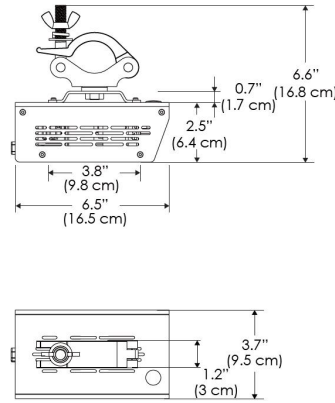

**MECHANICAL FIGURES**

**W500N-TOX/TON**

**PS**

**PSX**

**W500N-CLP**

**Mounting Bracket Dimensions ALL-CLP**

\*All -CLP configuration models come with standard DC cables of 6 inches and AC cables of 10 ft.

## PHOTOMETRIC DATA

AMZ

Distance		5' (~1.5 m)	8' (~2.4 m)	12' (~3.7 m)
@4000K	fc	611	186	87
	lux	6569	1998	933
@6500K	fc	612	186	87
	lux	6579	2001	934
Beam Diameter		Ø 3.9' (1.2m)	Ø 3.2' (1.9m)	Ø 9.3' (2.8m)

Beam Angle : 35°

TB

Distance		5' (~1.5 m)	8' (~2.4 m)	12' (~3.7 m)
@10000K	fc	247	110	15
	lux	2657	1177	156
@20000K	fc	160	71	50
	lux	1716	758	530
Beam Diameter		Ø 3.9' (1.2m)	Ø 3.2' (1.9m)	Ø 9.3' (2.8m)