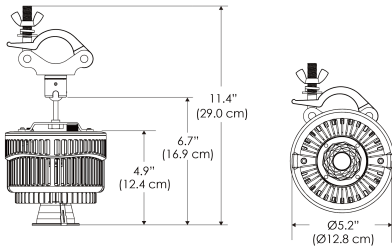

### SPECIFICATIONS

Beam Angle	35°
Spectrum Type	AMZ : Plant Flourish & Growth
	TB : Coral Health & Growth
Control	Intensity (0% - 100%), CCT
LED Source	DiCon Dense Matrix LED
Power Draw	175W max
AC Input Voltage	100 - 240V AC, 60Hz
	100 - 277V AC (only CLP)
Cooling	Fan Cooled
Operating Temperature	32 - 104°F (0 - 40°C)
Fixture Weight	1.8lb (~0.8kg)
Power Supply Weight	1.6lb (~0.7kg)

**MECHANICAL FIGURES**

**W500N-TOX/TON**

**PS**

**PSX**

**W500N-CLP**

**Mounting Bracket Dimensions ALL-CLP**

\*All -CLP configuration models come with standard DC cables of 6 inches and AC cables of 10 ft.

## PHOTOMETRIC DATA

AMZ

Distance		5' (~1.5 m)	8' (~2.4 m)	12' (~3.7 m)
@4000K	fc	611	186	87
	lux	6569	1998	933
@6500K	fc	612	186	87
	lux	6579	2001	934
Beam Diameter		Ø 3.9' (1.2m)	Ø 3.2' (1.9m)	Ø 9.3' (2.8m)

Beam Angle : 35°

TB

Distance		5' (~1.5 m)	8' (~2.4 m)	12' (~3.7 m)
@10000K	fc	247	110	15
	lux	2657	1177	156
@20000K	fc	160	71	50
	lux	1716	758	530
Beam Diameter		Ø 3.9' (1.2m)	Ø 3.2' (1.9m)	Ø 9.3' (2.8m)