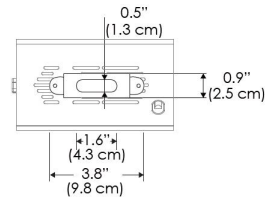

**MECHANICAL FIGURES**

**W500N-TOX/TON**

**PS**

**PSX**

**W500N-CLP**

**Mounting Bracket Dimensions ALL-CLP**

\*All -CLP configuration models come with standard DC cables of 6 inches and AC cables of 10 ft.

## PHOTOMETRIC DATA

AMZ

Distance		5' (~1.5 m)	8' (~2.4 m)	12' (~3.7 m)
@4000K	fc	611	186	87
	lux	6569	1998	933
@6500K	fc	612	186	87
	lux	6579	2001	934
Beam Diameter		Ø 3.9' (1.2m)	Ø 3.2' (1.9m)	Ø 9.3' (2.8m)

Beam Angle : 35°

TB

Distance		5' (~1.5 m)	8' (~2.4 m)	12' (~3.7 m)
@10000K	fc	247	110	15
	lux	2657	1177	156
@20000K	fc	160	71	50
	lux	1716	758	530
Beam Diameter		Ø 3.9' (1.2m)	Ø 3.2' (1.9m)	Ø 9.3' (2.8m)