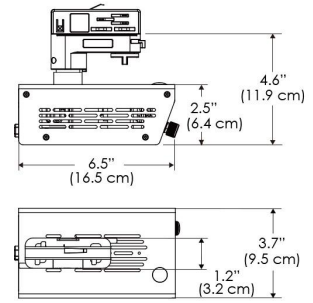

**MECHANICAL FIGURES**

**W500N-TOX/TON**

**PS**

**PSX**

**W500N-CLP**

**Mounting Bracket Dimensions ALL-CLP**

\*All -CLP configuration models come with standard DC cables of 6 inches and AC cables of 10 ft.

## PHOTOMETRIC DATA

AMZ

Distance		5' (~1.5 m)	8' (~2.4 m)	12' (~3.7 m)
@4000K	fc	611	186	87
	lux	6569	1998	933
@6500K	fc	612	186	87
	lux	6579	2001	934
Beam Diameter		Ø 3.9' (1.2m)	Ø 3.2' (1.9m)	Ø 9.3' (2.8m)

Beam Angle : 35°

TB

Distance		5' (~1.5 m)	8' (~2.4 m)	12' (~3.7 m)
@10000K	fc	247	110	15
	lux	2657	1177	156
@20000K	fc	160	71	50
	lux	1716	758	530
Beam Diameter		Ø 3.9' (1.2m)	Ø 3.2' (1.9m)	Ø 9.3' (2.8m)