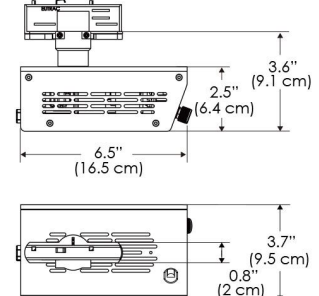

W500N-TEX

Legacy product