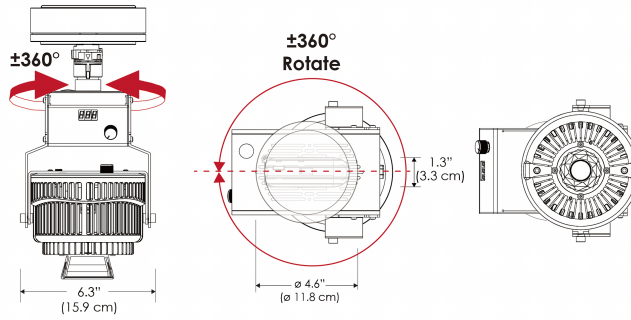

MECHANICAL FIGURES

W500N-MPT