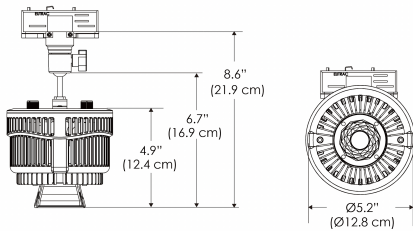

W500N-TEX

Legacy product