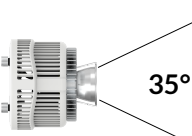

## PHOTOMETRIC DATA

AMZ

Distance		5' (~1.5 m)	8' (~2.4 m)	12' (~3.7 m)
@4000K	fc	611	186	87
	lux	6569	1998	933
@6500K	fc	612	186	87
	lux	6579	2001	934
Beam Diameter		Ø 3.9' (1.2m)	Ø 3.2' (1.9m)	Ø 9.3' (2.8m)