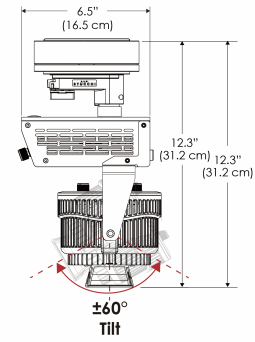

**MECHANICAL FIGURES**

**W500N-TOX/TON**

**PS**

**PSX**

**W500N-CLP**

**Mounting Bracket Dimensions ALL-CLP**

\*All -CLP configuration models come with standard DC cables of 6 inches and AC cables of 10 ft.

## PHOTOMETRIC DATA

AMZ

Distance		5' (~1.5 m)	8' (~2.4 m)	12' (~3.7 m)
@4000K	fc	611	186	87
	lux	6569	1998	933
@6500K	fc	612	186	87
	lux	6579	2001	934
Beam Diameter		Ø 3.9' (1.2m)	Ø 3.2' (1.9m)	Ø 9.3' (2.8m)

Beam Angle : 35°

TB

Distance		5' (~1.5 m)	8' (~2.4 m)	12' (~3.7 m)
@10000K	fc	247	110	15
	lux	2657	1177	156
@20000K	fc	160	71	50
	lux	1716	758	530
Beam Diameter		Ø 3.9' (1.2m)	Ø 3.2' (1.9m)	Ø 9.3' (2.8m)