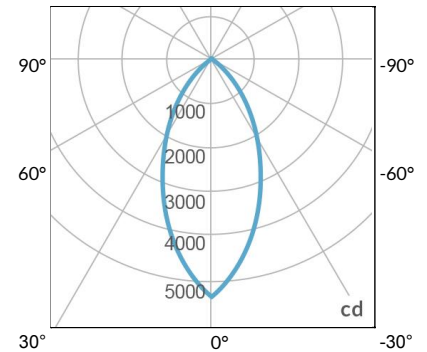

## PHOTOMETRIC DATA

AMZ

Distance		5' (~1.5 m)	8' (~2.4 m)	12' (~3.7 m)
@4000K	fc	611	186	87
	lux	6569	1998	933
@6500K	fc	612	186	87
	lux	6579	2001	934
Beam Diameter		Ø 3.9' (1.2m)	Ø 3.2' (1.9m)	Ø 9.3' (2.8m)

Beam Angle : 35°

TB

Distance		5' (~1.5 m)	8' (~2.4 m)	12' (~3.7 m)
@10000K	fc	247	110	15
	lux	2657	1177	156
@20000K	fc	160	71	50
	lux	1716	758	530
Beam Diameter		Ø 3.9' (1.2m)	Ø 3.2' (1.9m)	Ø 9.3' (2.8m)

Beam Angle : 35°