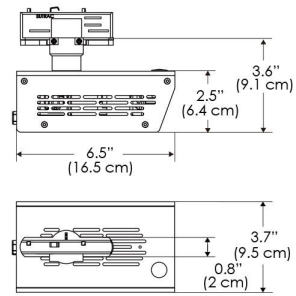

W500N-TEX

Legacy product