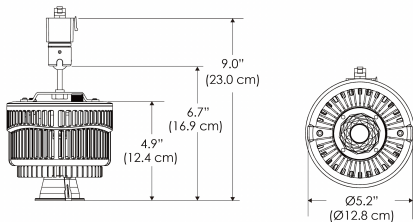

W500N-TG

Legacy product