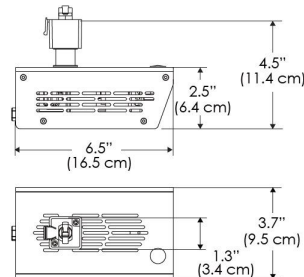

W500N-TG

Legacy product