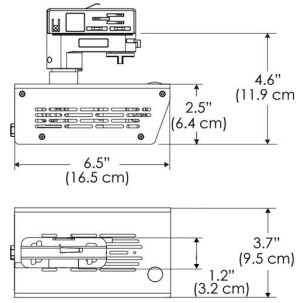

### SPECIFICATIONS

Beam Angle	35°
Spectrum Type	AMZ : Plant Flourish & Growth
	TB : Coral Health & Growth
Control	Intensity (0% - 100%), CCT
LED Source	DiCon Dense Matrix LED
Power Draw	175W max
AC Input Voltage	100 - 240V AC, 60Hz
	100 - 277V AC (only CLP)
Cooling	Fan Cooled
Operating Temperature	32 - 104°F (0 - 40°C)
Fixture Weight	1.8lb (~0.8kg)
Power Supply Weight	1.6lb (~0.7kg)

**MECHANICAL FIGURES**

**W500N-TOX/TON**

**PS**

**PSX**

**W500N-CLP**

**Mounting Bracket Dimensions ALL-CLP**

\*All -CLP configuration models come with standard DC cables of 6 inches and AC cables of 10 ft.

## PHOTOMETRIC DATA

AMZ

Distance		5' (~1.5 m)	8' (~2.4 m)	12' (~3.7 m)
@4000K	fc	611	186	87
	lux	6569	1998	933
@6500K	fc	612	186	87
	lux	6579	2001	934
Beam Diameter		Ø 3.9' (1.2m)	Ø 3.2' (1.9m)	Ø 9.3' (2.8m)

Beam Angle : 35°

TB

Distance		5' (~1.5 m)	8' (~2.4 m)	12' (~3.7 m)
@10000K	fc	247	110	15
	lux	2657	1177	156
@20000K	fc	160	71	50
	lux	1716	758	530
Beam Diameter		Ø 3.9' (1.2m)	Ø 3.2' (1.9m)	Ø 9.3' (2.8m)