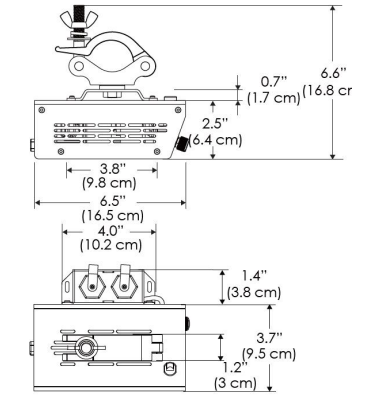

**MECHANICAL FIGURES**

**W500N-TOX/TON**

**PS**

**PSX**

**W500N-CLP**

**Mounting Bracket Dimensions ALL-CLP**

\*All -CLP configuration models come with standard DC cables of 6 inches and AC cables of 10 ft.

## PHOTOMETRIC DATA

AMZ

Distance		5' (~1.5 m)	8' (~2.4 m)	12' (~3.7 m)
@4000K	fc	611	186	87
	lux	6569	1998	933
@6500K	fc	612	186	87
	lux	6579	2001	934
Beam Diameter		Ø 3.9' (1.2m)	Ø 3.2' (1.9m)	Ø 9.3' (2.8m)

Beam Angle : 35°

TB

Distance		5' (~1.5 m)	8' (~2.4 m)	12' (~3.7 m)
@10000K	fc	247	110	15
	lux	2657	1177	156
@20000K	fc	160	71	50
	lux	1716	758	530
Beam Diameter		Ø 3.9' (1.2m)	Ø 3.2' (1.9m)	Ø 9.3' (2.8m)