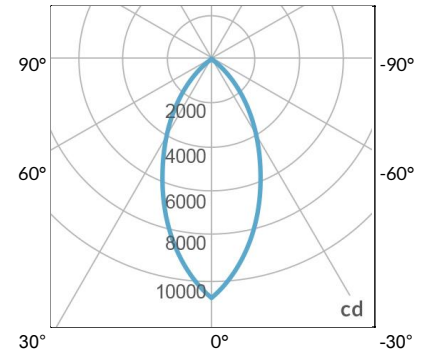

## PHOTOMETRIC DATA

AMZ

Distance		5' (~1.5 m)	8' (~2.4 m)	12' (~3.7 m)
@4000K	fc	611	186	87
	lux	6569	1998	933
@6500K	fc	612	186	87
	lux	6579	2001	934
Beam Diameter		Ø 3.9' (1.2m)	Ø 3.2' (1.9m)	Ø 9.3' (2.8m)

Beam Angle : 35°

TB

Distance		5' (~1.5 m)	8' (~2.4 m)	12' (~3.7 m)
@10000K	fc	247	110	15
	lux	2657	1177	156
@20000K	fc	160	71	50
	lux	1716	758	530
Beam Diameter		Ø 3.9' (1.2m)	Ø 3.2' (1.9m)	Ø 9.3' (2.8m)