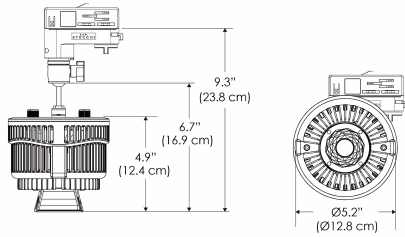

#### Plug/Connection

US US 120V  
EU EU 220V  
277 US 277V (only with CLP)

### SPECIFICATIONS

Beam Angle	35°
Spectrum Type	AMZ : Plant Flourish & Growth
	TB : Coral Health & Growth
Control	Intensity (0% - 100%), CCT
LED Source	DiCon Dense Matrix LED
Power Draw	175W max
AC Input Voltage	100 - 240V AC, 60Hz
	100 - 277V AC (only CLP)
Cooling	Fan Cooled
Operating Temperature	32 - 104°F (0 - 40°C)
Fixture Weight	1.8lb (~0.8kg)
Power Supply Weight	1.6lb (~0.7kg)

**MECHANICAL FIGURES**

**W500N-TOX/TON**

**PS**

**PSX**

**W500N-CLP**

**Mounting Bracket Dimensions ALL-CLP**

\*All -CLP configuration models come with standard DC cables of 6 inches and AC cables of 10 ft.